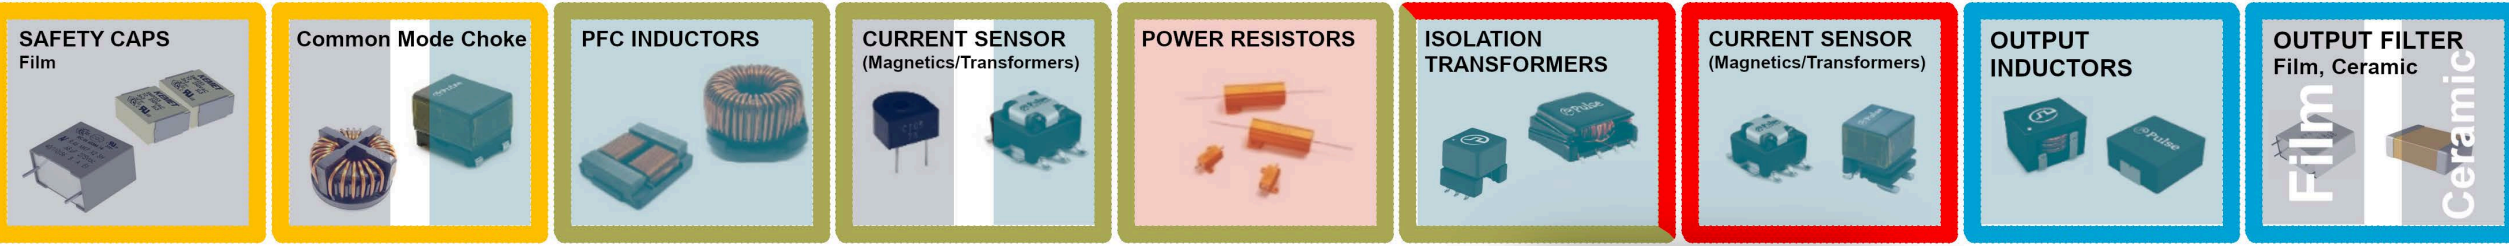

Power Conversion Passive Components

Key: YAGEO, KEMET, Pulse